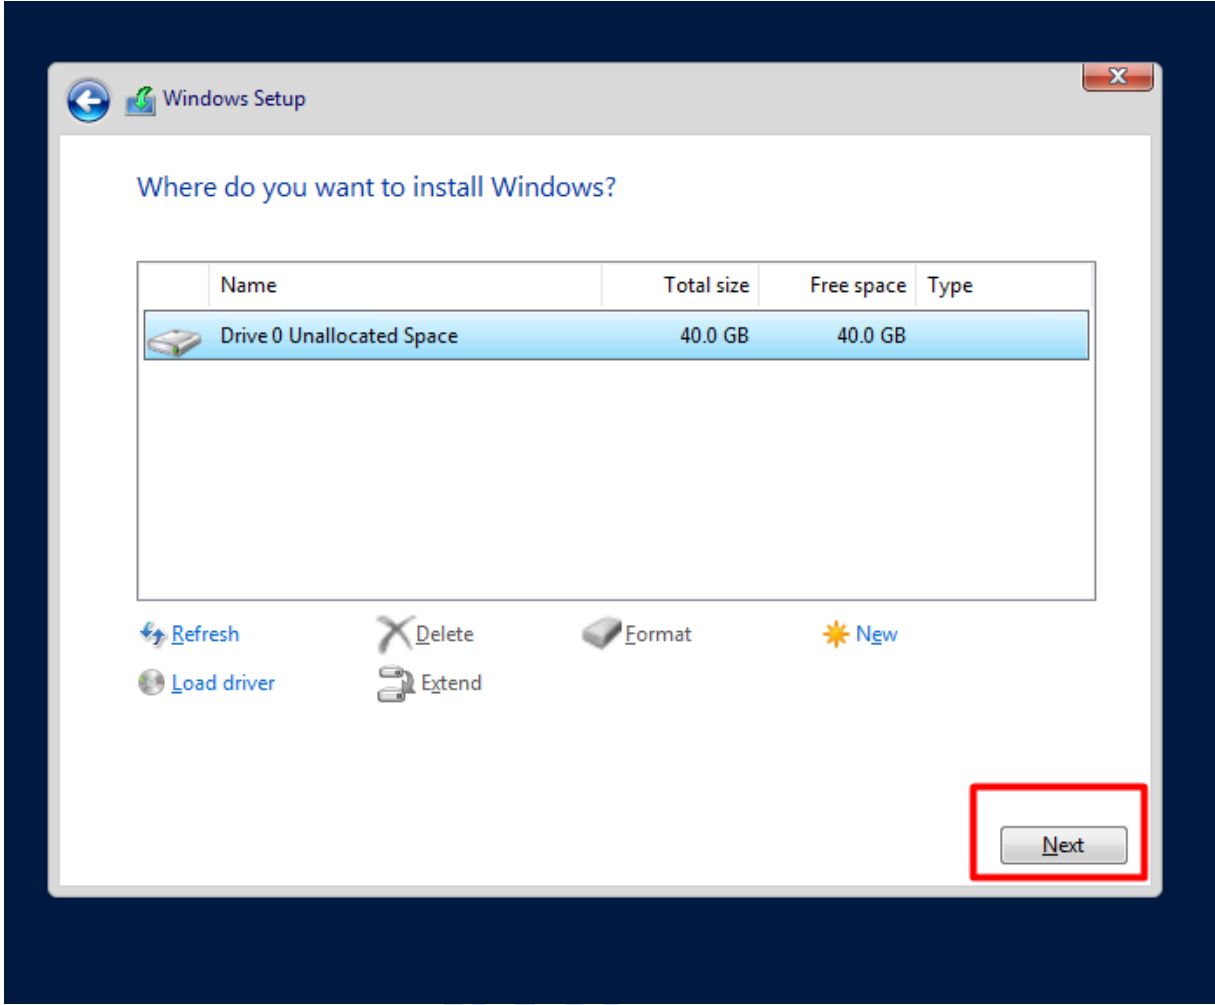

Kurulum işlemimiz başladı.

www.eryi.com