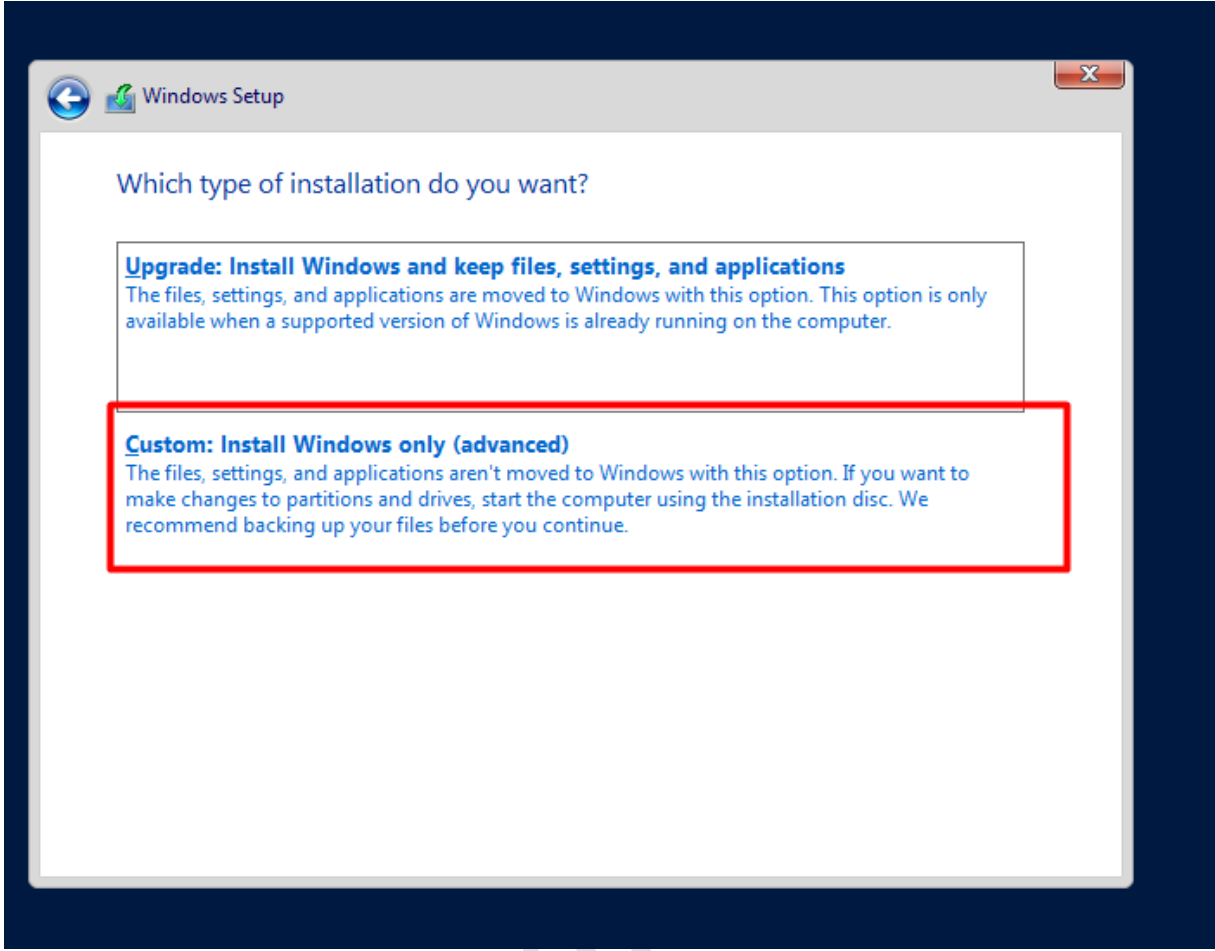

Kurulum yapacağım diski seçip devam ediyorum.

www.ertikan.com